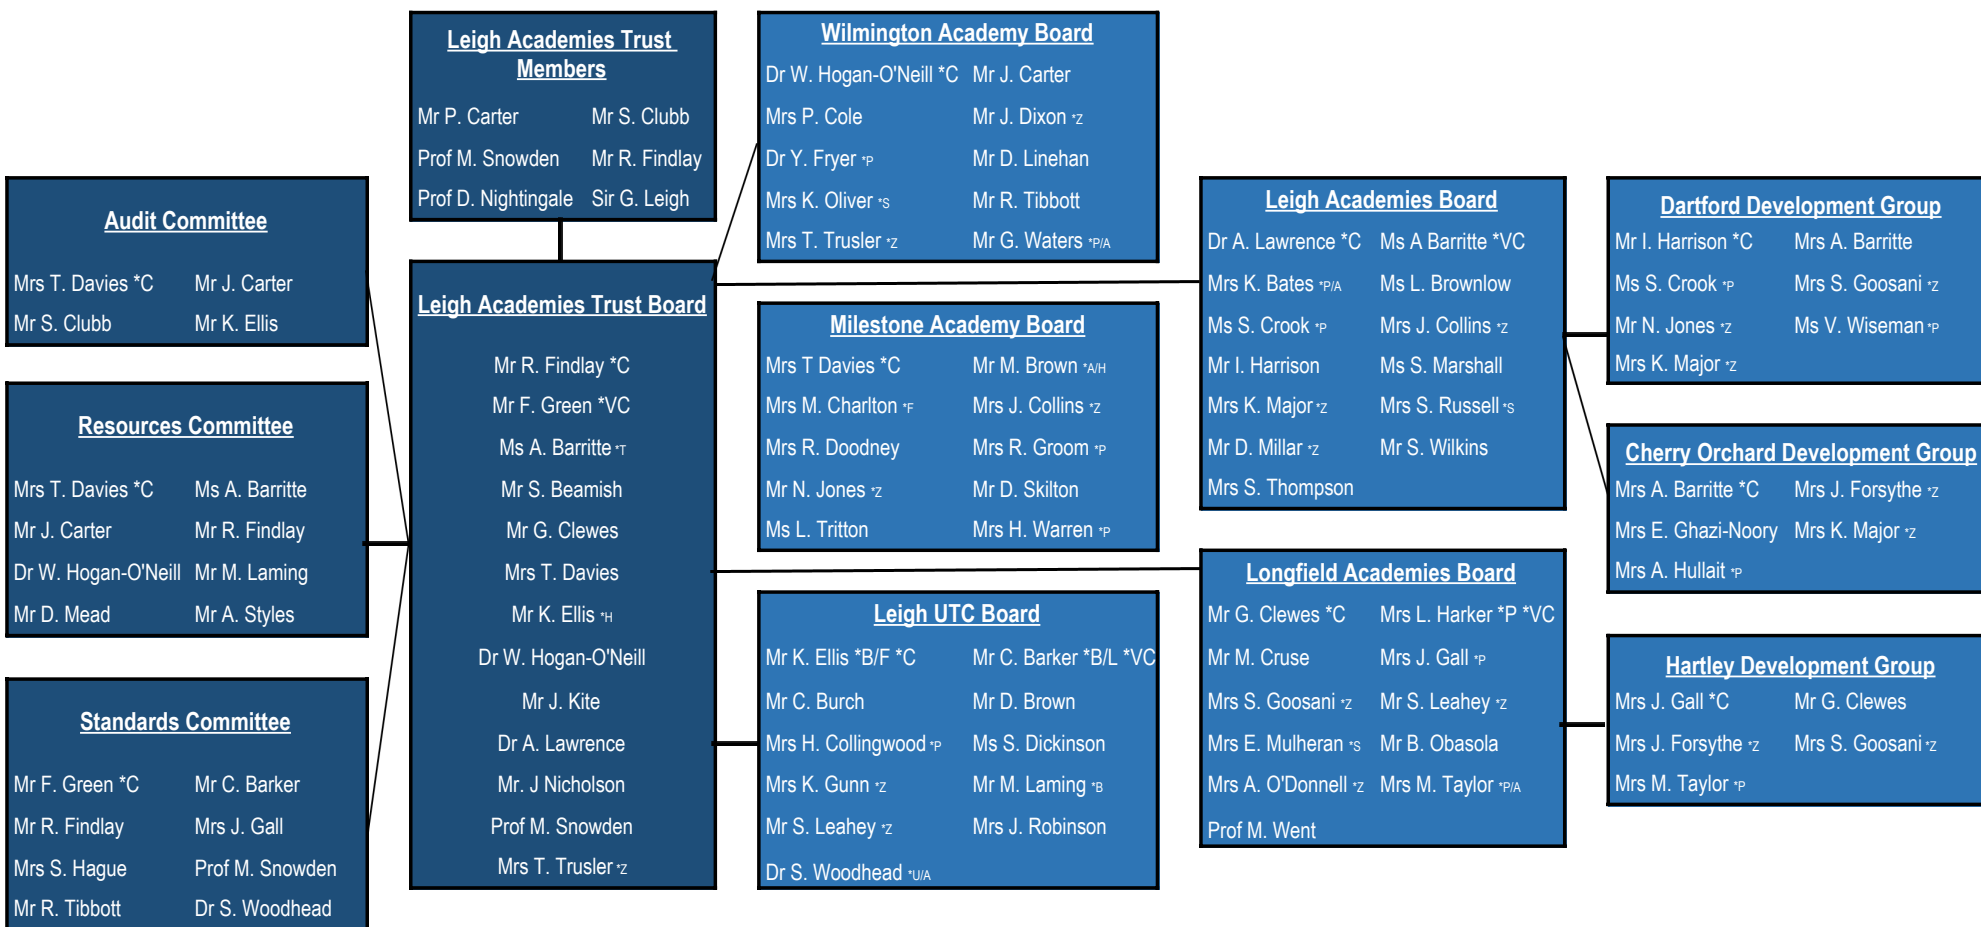

Leigh Academies Trust Governance Structure

North West Kent 2017 - 2018

Key:

*C: Chair	*T: IT Governor
*VC: Vice Chair	*A: Safeguarding Governor
*IC: Interim Chair	*H: Health & Safety Governor
*Z: Principal Governor	*F: Finance Governor
*S: Staff Governor	*U: University Governor
*P: Parent Governor	*L: Baker Dearing Trust Link
*B: Business Governor (UTC)	